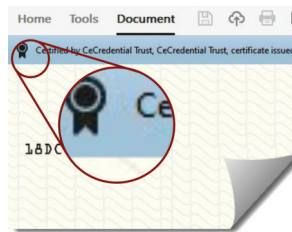

UNIVERSITY PRESIDENT

CHAIR, BOARD OF TRUSTEES

The market leader in the generation of secure, portable digital credentials.

● *To validate this credential:*

Locate and note the CeDiD located in the upper left hand corner of the credential (page 1). The CeDiD is a unique identifier and is required for validation. Enter the CeDiD, using the link below to visit the institution's official validation website. Validation includes complete degree information that is time and date stamped by the issuing authority.

For more information on CeCredential Trust, click [here](#).

Validate Now

or visit <https://www.wgu.edu/alumni/e-diploma-verification/validate.html>

● *To verify the digital signature:*

This credential is certified by CeCredential Trust and should read as such. The ribbon signifies that both pages of this document have not been modified since issued. Do not trust this document if any other symbol is displayed.

Valid and certified
Authenticity and integrity are verified
TRUST

Error!
Check internet connection
DO NOT TRUST

Error!
Authenticity and integrity not verified
DO NOT TRUST

Attestation of the Registrar

This **Certified Electronic Diploma (CeDiploma)** acknowledged herein represents satisfactory completion or attainment of education as authorized by the institution identified.